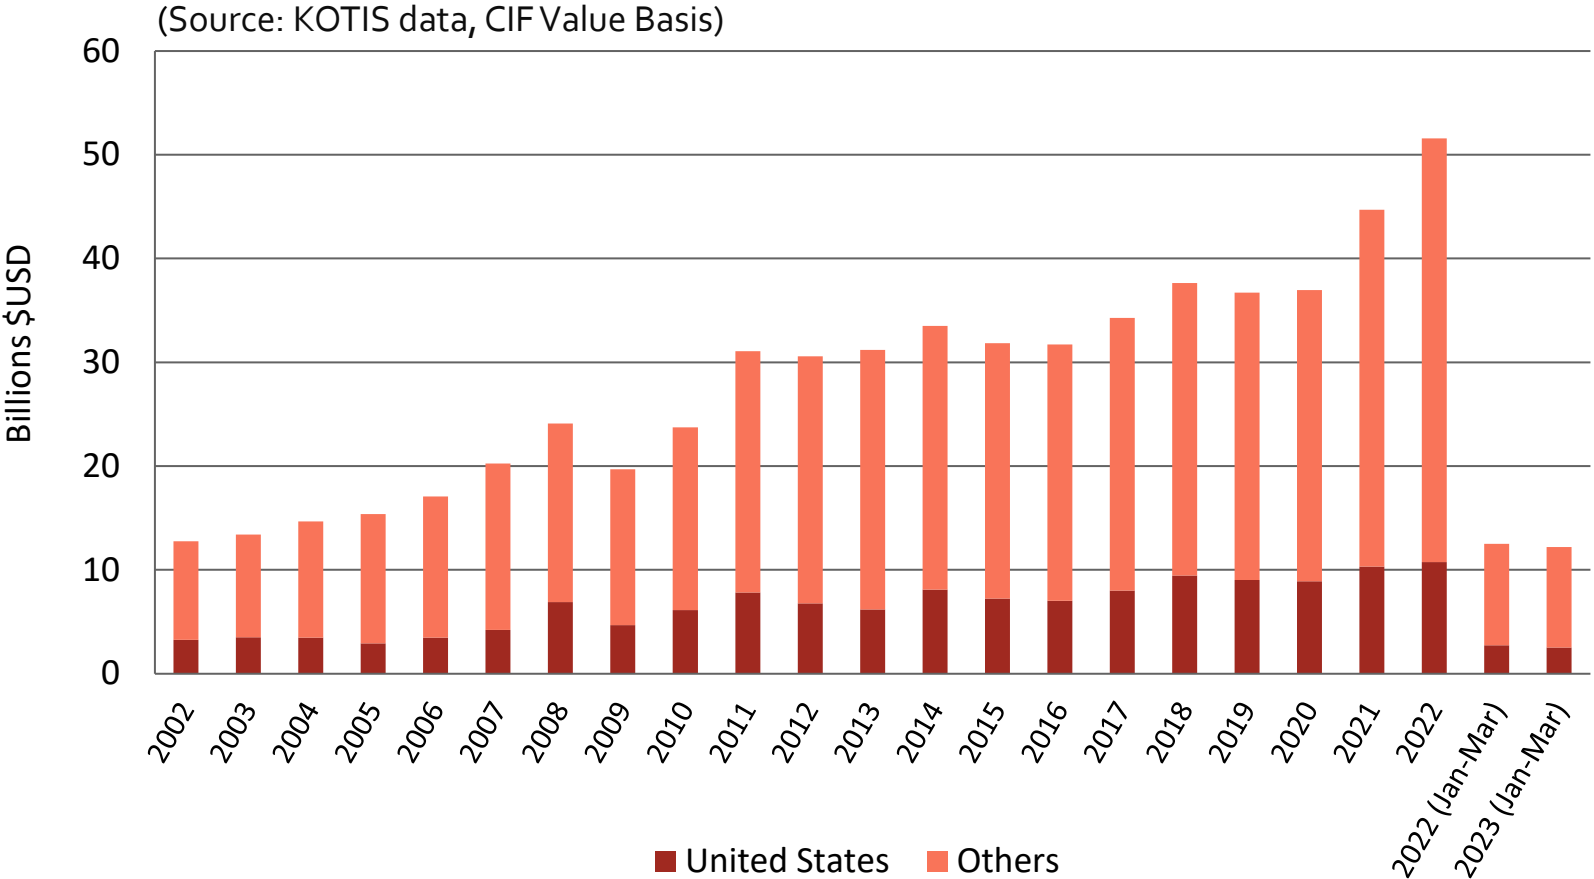

Korea's Agricultural Imports

From the World vs. From the United States