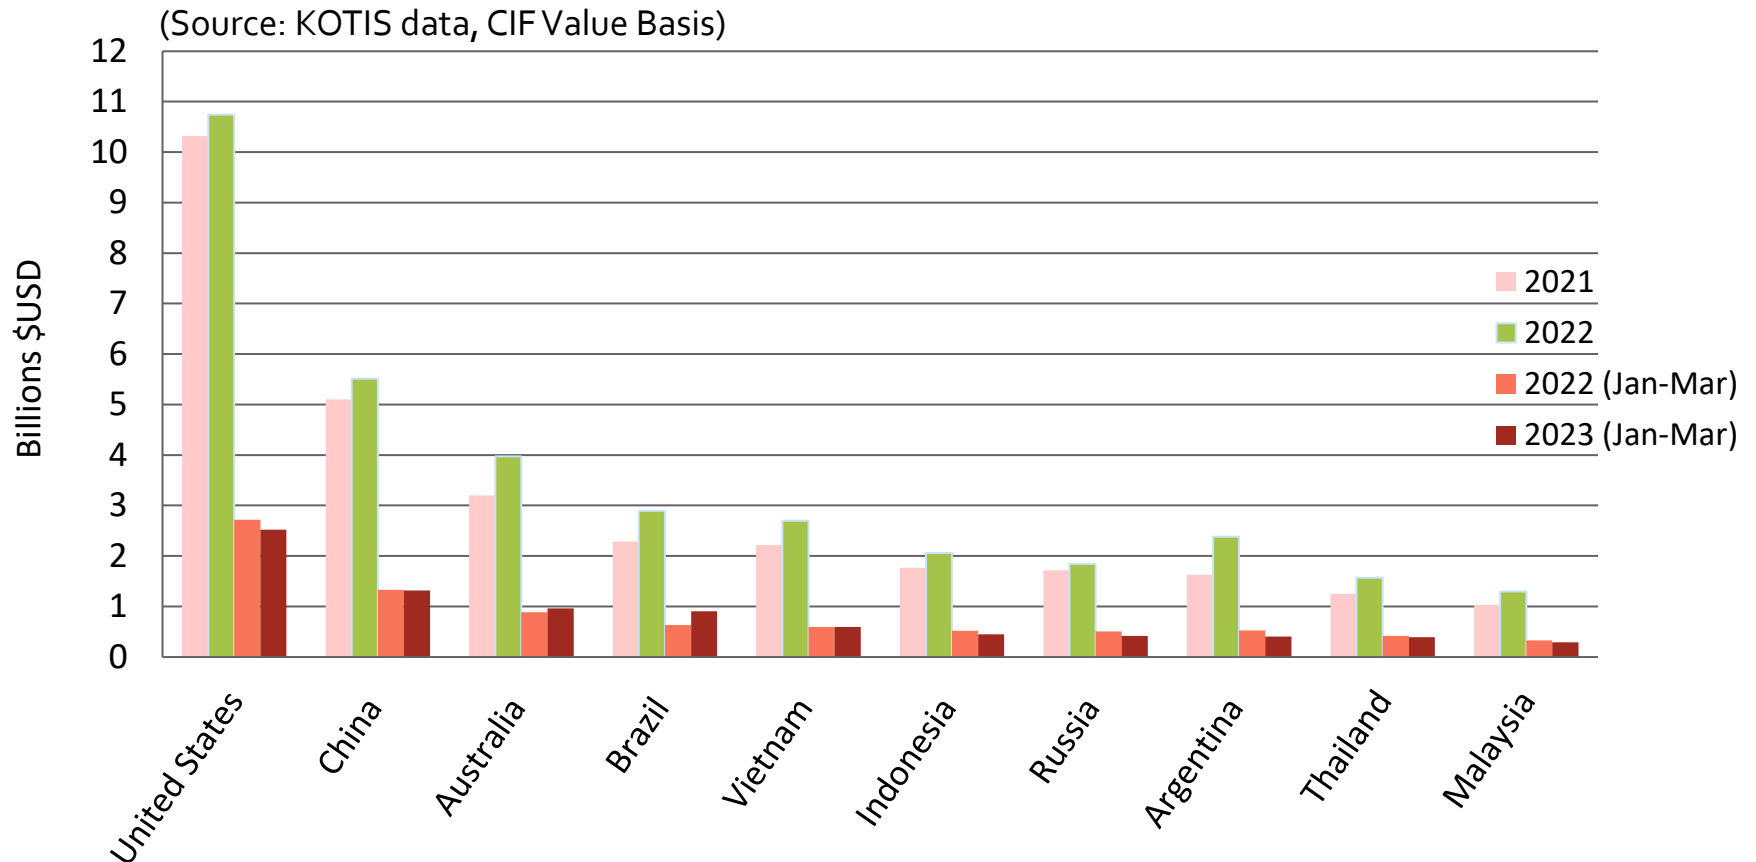

Top 10 Ag. Exporters to Korea