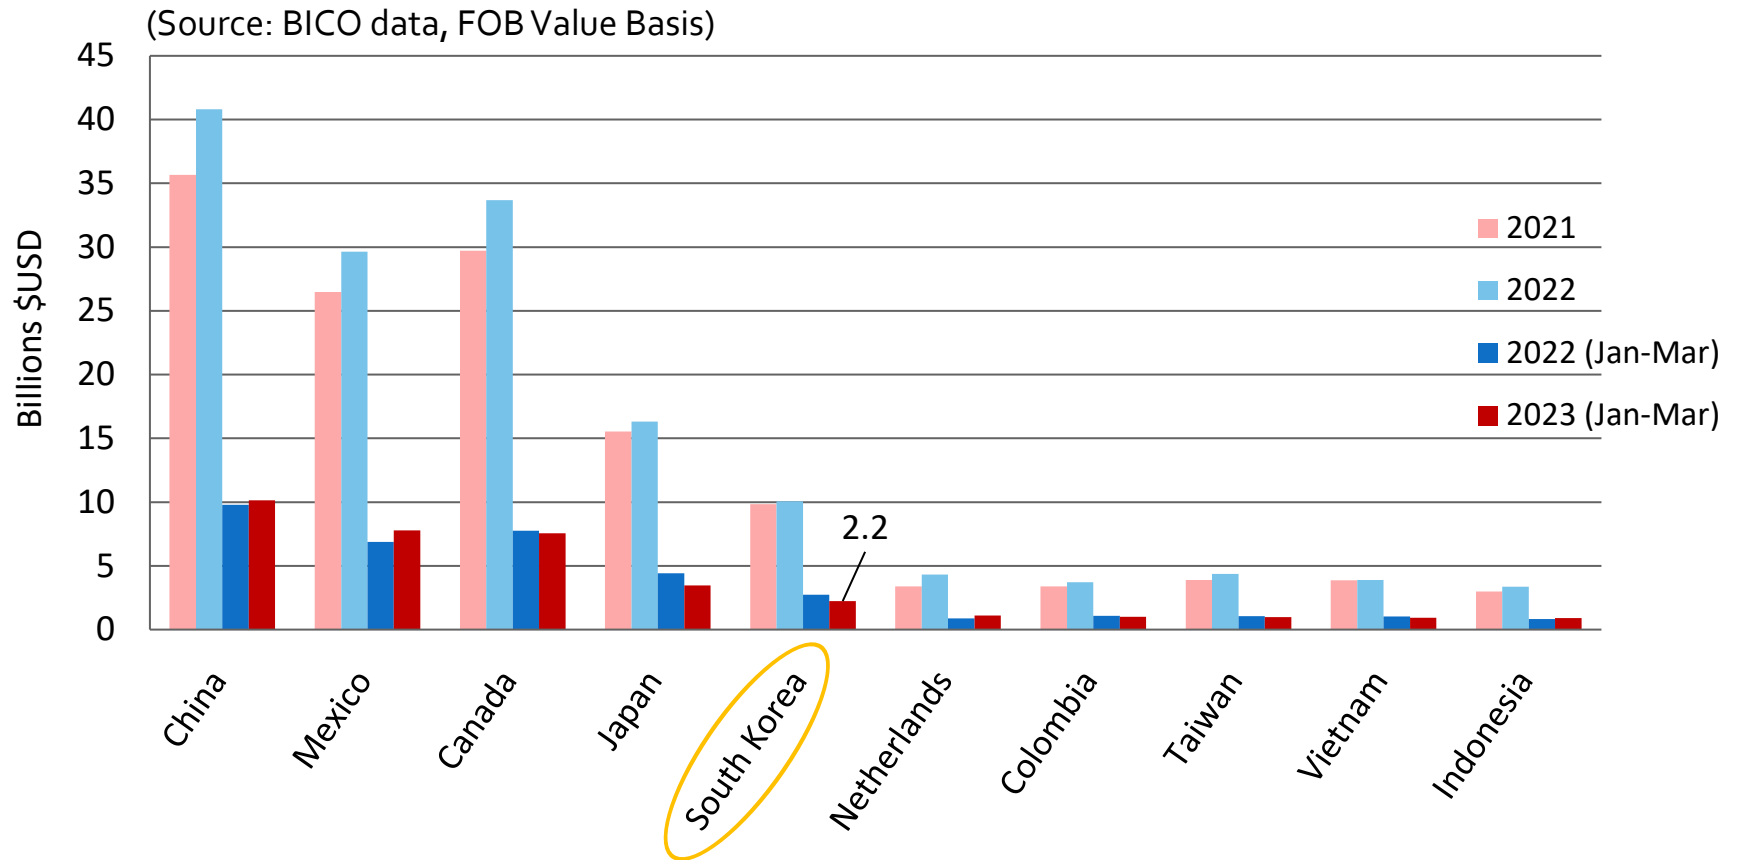

KOREA, 5th Largest U.S. Export Market